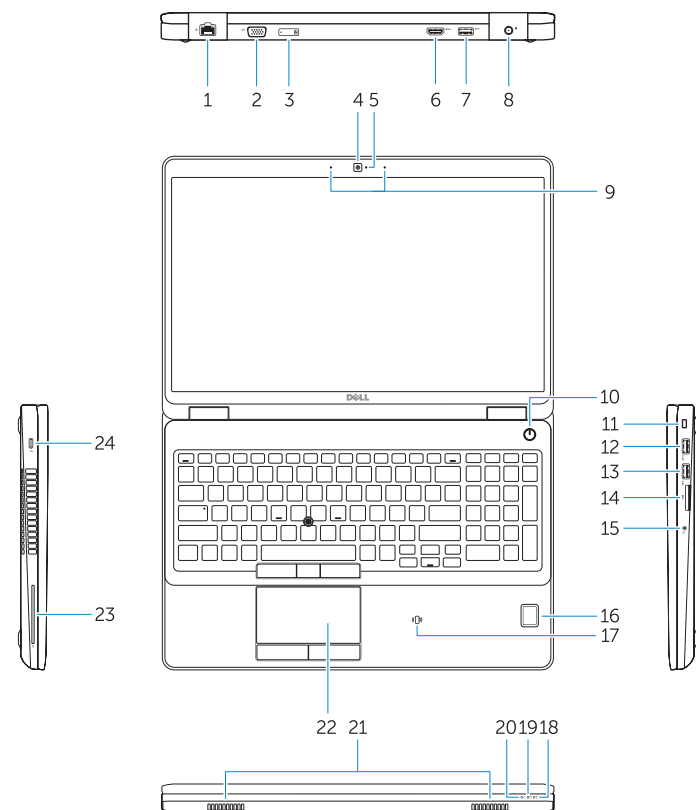

P48F

P48F001

Latitude 15-E5570

Features

Kenmerken | Funkcje | Caracteristici | Funkcije

1. Network connector
2. VGA connector
3. SIM-card slot (optional)
4. Camera
5. Camera-status light
6. HDMI connector
7. USB 3.0 connector
8. Power connector
9. Dual Array microphones
10. Power button
11. Security-cable slot
12. USB 3.0 connector with PowerShare
13. USB 3.0 connector
14. SD memory-card reader
15. Headset connector
16. Fingerprint reader (optional)
17. Contactless smart card reader (optional)
18. Battery-status light
19. Hard-drive activity light
20. Power-status light
21. Speakers
22. Touchpad
23. Smart-Card Reader (optional)
24. Thunderbolt 3 connector (optional)
25. Dock connector
26. Service-tag label